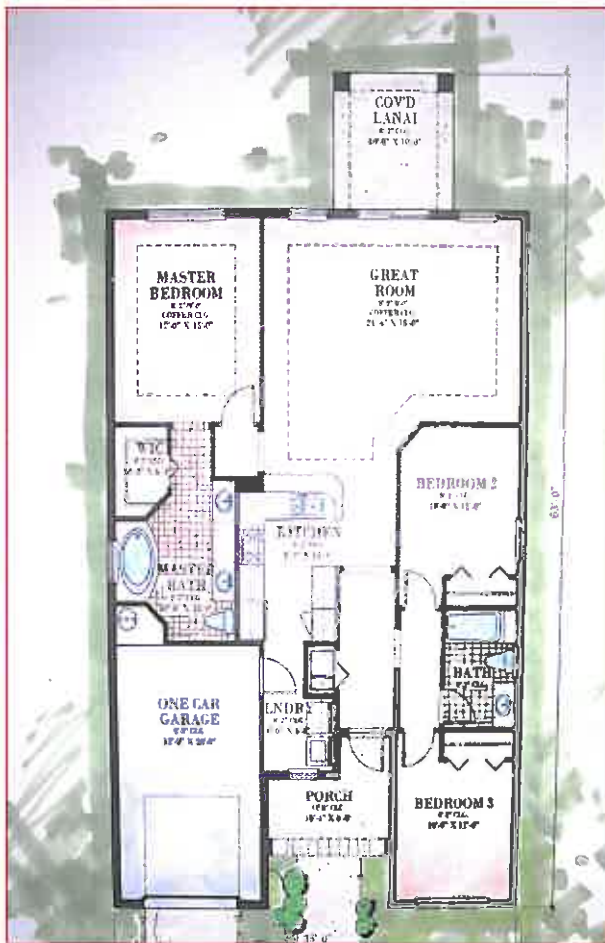

ALL DIMENSIONS ARE APPROXIMATE AND ARE SUBJECT TO CHANGE DEPENDING ON HOME LOCATION. PRICE, PLANS, FEATURES AND PRODUCTS ARE SUBJECT TO CHANGE WITHOUT NOTICE.

Jasmine
3 Bedroom, 2 Bath, 1 Car Garage
1419 Square Feet

Diplomat
3 Bedroom, 2 Bath, 1 Car Garage
1950 Square Feet

Opening doors to affordable housing

For additional information or to schedule a personal viewing of the homes offered by The Delray Beach Community Land Trust, please call 561.243.7500

ALL DIMENSIONS ARE APPROXIMATE AND ARE SUBJECT TO CHANGE DEPENDING ON HOME LOCATION. PRICE, PLANS, FEATURES AND PRODUCTS ARE SUBJECT TO CHANGE WITHOUT NOTICE.

Regency
3 Bedroom, 2 Bath, 1 Car Garage
1911 Square Feet