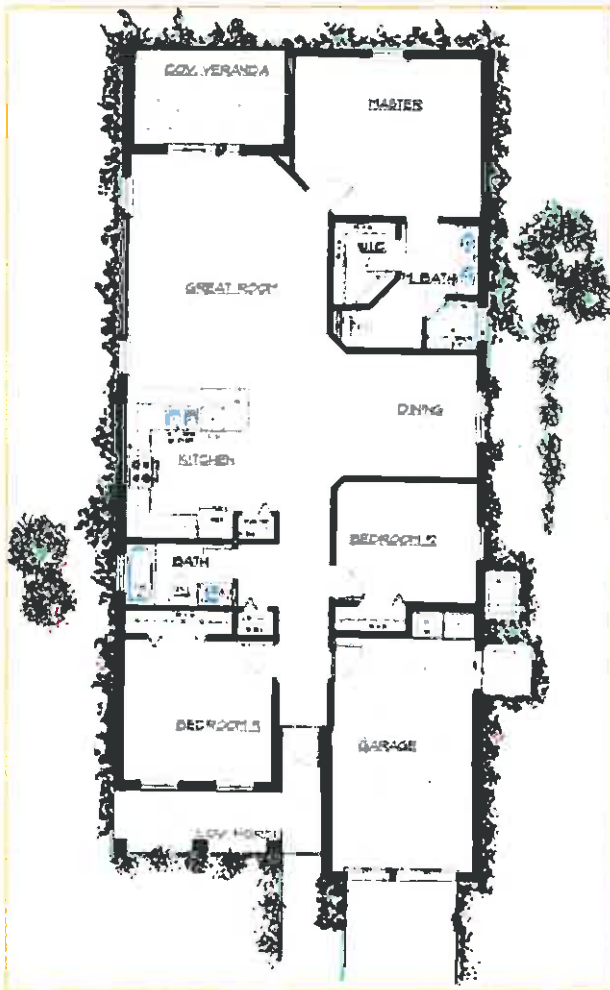

**Gardenia**  
**3 Bedroom, 2 Bath, 1 Car Garage**  
**1967 Square Feet**

*Opening doors to affordable housing*

For additional information or to schedule a personal viewing of the homes offered by The Delray Beach Community Land Trust, please call 561.243.7500

ALL DIMENSIONS ARE APPROXIMATE AND ARE SUBJECT TO CHANGE DEPENDING ON HOME LOCATION. PRICE, PLANS, FEATURES AND PRODUCTS ARE SUBJECT TO CHANGE WITHOUT NOTICE.

Jasmine  
3 Bedroom, 2 Bath, 1 Car Garage  
1419 Square Feet

ALL DIMENSIONS ARE APPROXIMATE AND ARE SUBJECT TO CHANGE DEPENDING ON HOME LOCATION.  
PRICE, PLANS, FEATURES AND PRODUCTS ARE SUBJECT TO CHANGE WITHOUT NOTICE.

**Regency**  
**3 Bedroom, 2 Bath, 1 Car Garage**  
**1911 Square Feet**