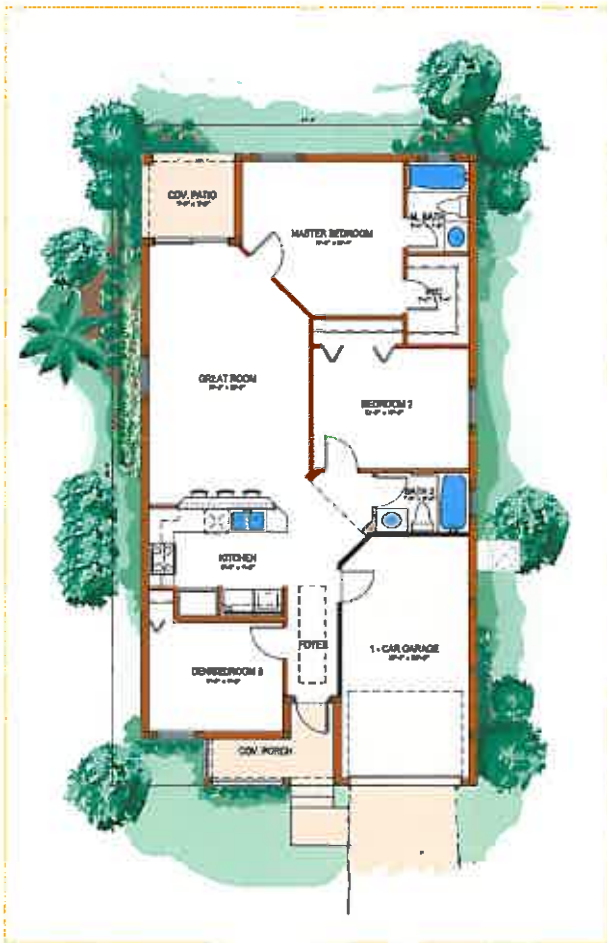

**Gardenia**  
**3 Bedroom, 2 Bath, 1 Car Garage**  
**1967 Square Feet**

*Opening doors to affordable housing*

For additional information or to schedule a personal viewing of the homes offered by The Delray Beach Community Land Trust, please call 561.243.7500

ALL DIMENSIONS ARE APPROXIMATE AND ARE SUBJECT TO CHANGE DEPENDING ON HOME LOCATION. PRICE, PLANS, FEATURES AND PRODUCTS ARE SUBJECT TO CHANGE WITHOUT NOTICE.

Jasmine  
3 Bedroom, 2 Bath, 1 Car Garage  
1419 Square Feet

**Diplomat**  
**3 Bedroom, 2 Bath, 1 Car Garage**  
**1950 Square Feet**

*Opening doors to affordable housing*

For additional information or to schedule a personal viewing of the homes offered by The Delray Beach Community Land Trust, please call 561.243.7500