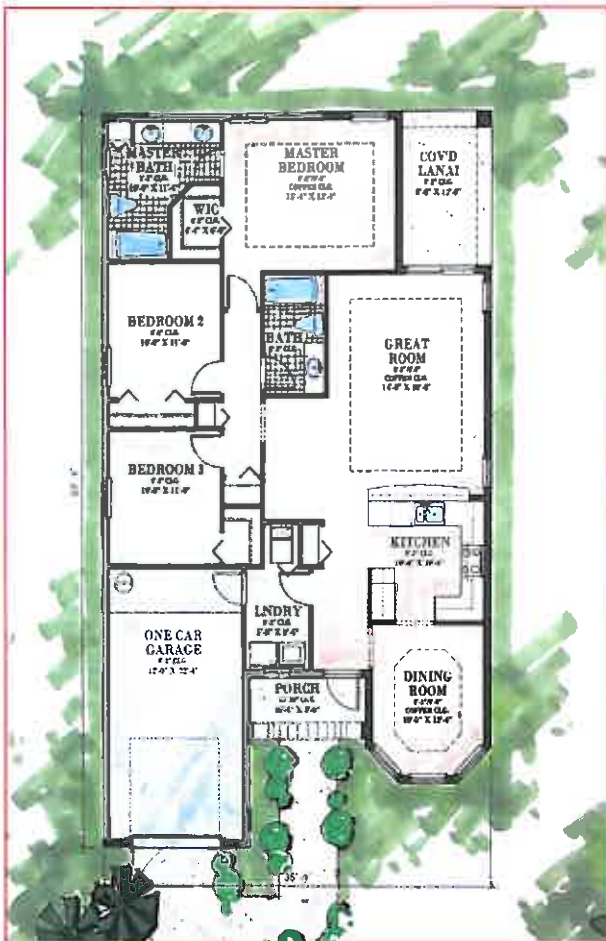

Gardenia
3 Bedroom, 2 Bath, 1 Car Garage
1967 Square Feet

Opening doors to affordable housing

For additional information or to schedule a personal viewing of the homes offered by The Delray Beach Community Land Trust, please call 561.243.7500

ALL DIMENSIONS ARE APPROXIMATE AND ARE SUBJECT TO CHANGE DEPENDING ON HOME LOCATION. PRICE, PLANS, FEATURES AND PRODUCTS ARE SUBJECT TO CHANGE WITHOUT NOTICE.

Jasmine
3 Bedroom, 2 Bath, 1 Car Garage
1419 Square Feet

Diplomat
3 Bedroom, 2 Bath, 1 Car Garage
1950 Square Feet

Opening doors to affordable housing

For additional information or to schedule a personal viewing of the homes offered by The Delray Beach Community Land Trust, please call 561.243.7500

ALL DIMENSIONS ARE APPROXIMATE AND ARE SUBJECT TO CHANGE DEPENDING ON HOME LOCATION. PRICE, PLANS, FEATURES AND PRODUCTS ARE SUBJECT TO CHANGE WITHOUT NOTICE.

Regency
3 Bedroom, 2 Bath, 1 Car Garage
1911 Square Feet