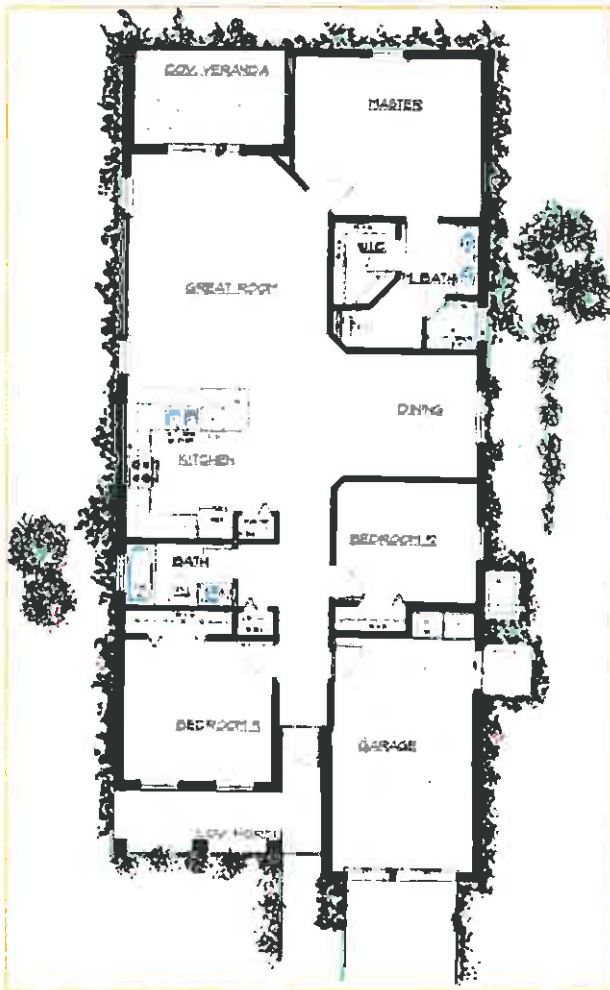

Gardenia
3 Bedroom, 2 Bath, 1 Car Garage
1967 Square Feet

Opening doors to affordable housing

For additional information or to schedule a personal viewing of the homes offered by The Delray Beach Community Land Trust, please call 561.243.7500

ALL DIMENSIONS ARE APPROXIMATE AND ARE SUBJECT TO CHANGE DEPENDING ON HOME LOCATION. PRICE, PLANS, FEATURES AND PRODUCTS ARE SUBJECT TO CHANGE WITHOUT NOTICE.

Jasmine
3 Bedroom, 2 Bath, 1 Car Garage
1419 Square Feet

Diplomat
3 Bedroom, 2 Bath, 1 Car Garage
1950 Square Feet

Opening doors to affordable housing

For additional information or to schedule a personal viewing of the homes offered by The Delray Beach Community Land Trust, please call 561.243.7500

ALL DIMENSIONS ARE APPROXIMATE AND ARE SUBJECT TO CHANGE DEPENDING ON HOME LOCATION. PRICE, PLANS, FEATURES AND PRODUCTS ARE SUBJECT TO CHANGE WITHOUT NOTICE.

Regency
3 Bedroom, 2 Bath, 1 Car Garage
1911 Square Feet