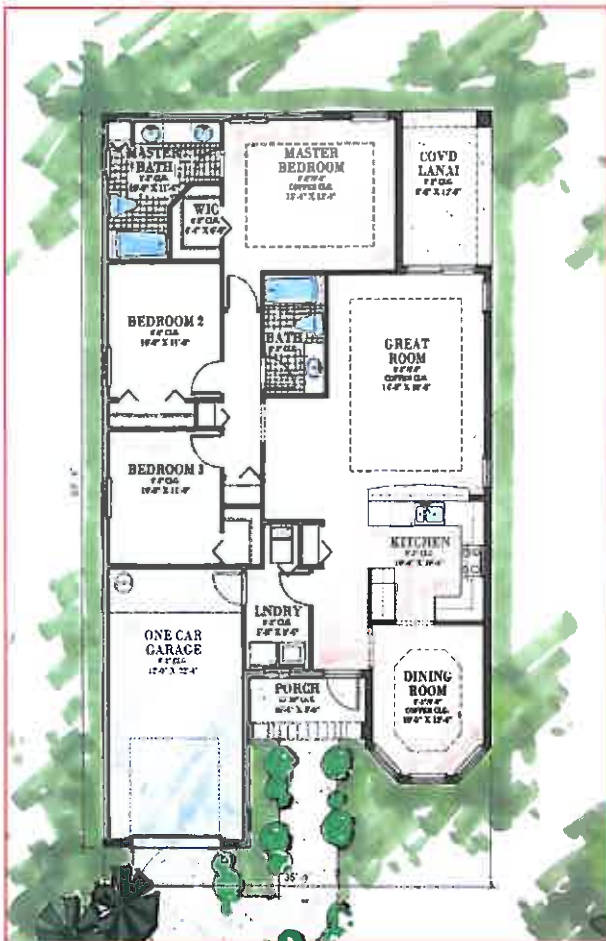

**Gardenia**  
**3 Bedroom, 2 Bath, 1 Car Garage**  
**1967 Square Feet**

*Opening doors to affordable housing*

For additional information or to schedule a personal viewing of the homes offered by The Delray Beach Community Land Trust, please call 561.243.7500

ALL DIMENSIONS ARE APPROXIMATE AND ARE SUBJECT TO CHANGE DEPENDING ON HOME LOCATION. PRICE, PLANS, FEATURES AND PRODUCTS ARE SUBJECT TO CHANGE WITHOUT NOTICE.

Jasmine  
3 Bedroom, 2 Bath, 1 Car Garage  
1419 Square Feet

**Diplomat**  
**3 Bedroom, 2 Bath, 1 Car Garage**  
**1950 Square Feet**

*Opening doors to affordable housing*

For additional information or to schedule a personal viewing of the homes offered by The Delray Beach Community Land Trust, please call 561.243.7500

ALL DIMENSIONS ARE APPROXIMATE AND ARE SUBJECT TO CHANGE DEPENDING ON HOME LOCATION.  
PRICE, PLANS, FEATURES AND PRODUCTS ARE SUBJECT TO CHANGE WITHOUT NOTICE.

**Regency**  
**3 Bedroom, 2 Bath, 1 Car Garage**  
**1911 Square Feet**